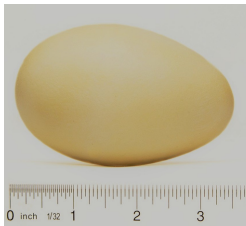

Spring Bingo

Identify 4 items in a row looking outside the Nature Center and along the lake trail. Bring in your completed bingo card to claim a prize!

Note: Eggs labeled "ENLARGED" below will appear larger than actual size, so you can see them on your hunt! Use size, color, shape & pattern to identify each egg. DO NOT touch the items. Please leave them for others to enjoy.

Bird Eggs

Kiwi egg

Other Eggs

Leatherback Turtle eggs

In the Garden

Butterflies

Baby Mammals

Bear cub

Canada Goose egg

Knobbed Whelk egg case

Tulip

Wolf pup

Great Blue Heron eggs

Spined Soldier Bug eggs

Chrysanthemum

Piglet