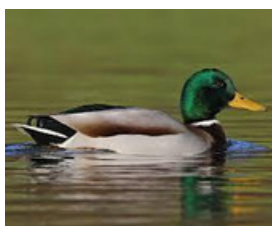

Bird Bingo

Identify 4 in a row looking around the Park. Bring in your completed bingo card to the Nature Center to claim a prize!

Hint: Most bird species are the most active in cooler temperatures around dawn, or later in the evening.

Mallard

Blue Jay

American Robin

Pied-Billed Grebe

Canada Goose

Red-winged Blackbird

Northern Flicker

White-crowned Sparrow

Snowy Egret

Turkey Vulture

Mourning Dove

Hooded Merganser

Black-capped Chickadee

Downy Woodpecker

Ring-necked Duck

Black-billed Magpie