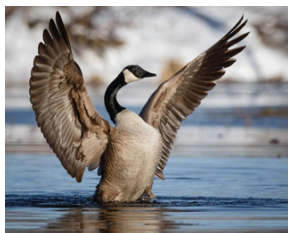

Bird Bingo

Identify 4 in a row looking around the Park. Bring in your completed bingo card to the Nature Center to claim a prize!

Hint: Most bird species are the most active in cooler temperatures around dawn, or later in the evening.

Mallard

Blue Jay

American Robin

Pied-Billed Grebe

Canada Goose

Red-winged Blackbird

Northern Flicker

White-crowned Sparrow

Snowy Egret

Turkey Vulture

Mourning Dove

Hooded Merganser

Black-capped Chickadee

Downy Woodpecker

Ring-necked Duck

Black-billed Magpie