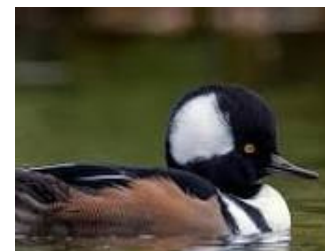

Bird Bingo

Identify 4 in a row looking around the Park. Bring in your completed bingo card to the Nature Center to claim a prize!

Hint: Most bird species are the most active in cooler temperatures around dawn, or later in the evening.

Mallard

Blue Jay

American Robin

Pied-Billed Grebe

Canada Goose

Red-winged Blackbird

Northern Flicker

White-crowned Sparrow

Snowy Egret

Turkey Vulture

Mourning Dove

Hooded Merganser

Black-capped Chickadee

Downy Woodpecker

Ring-necked Duck

Black-billed Magpie